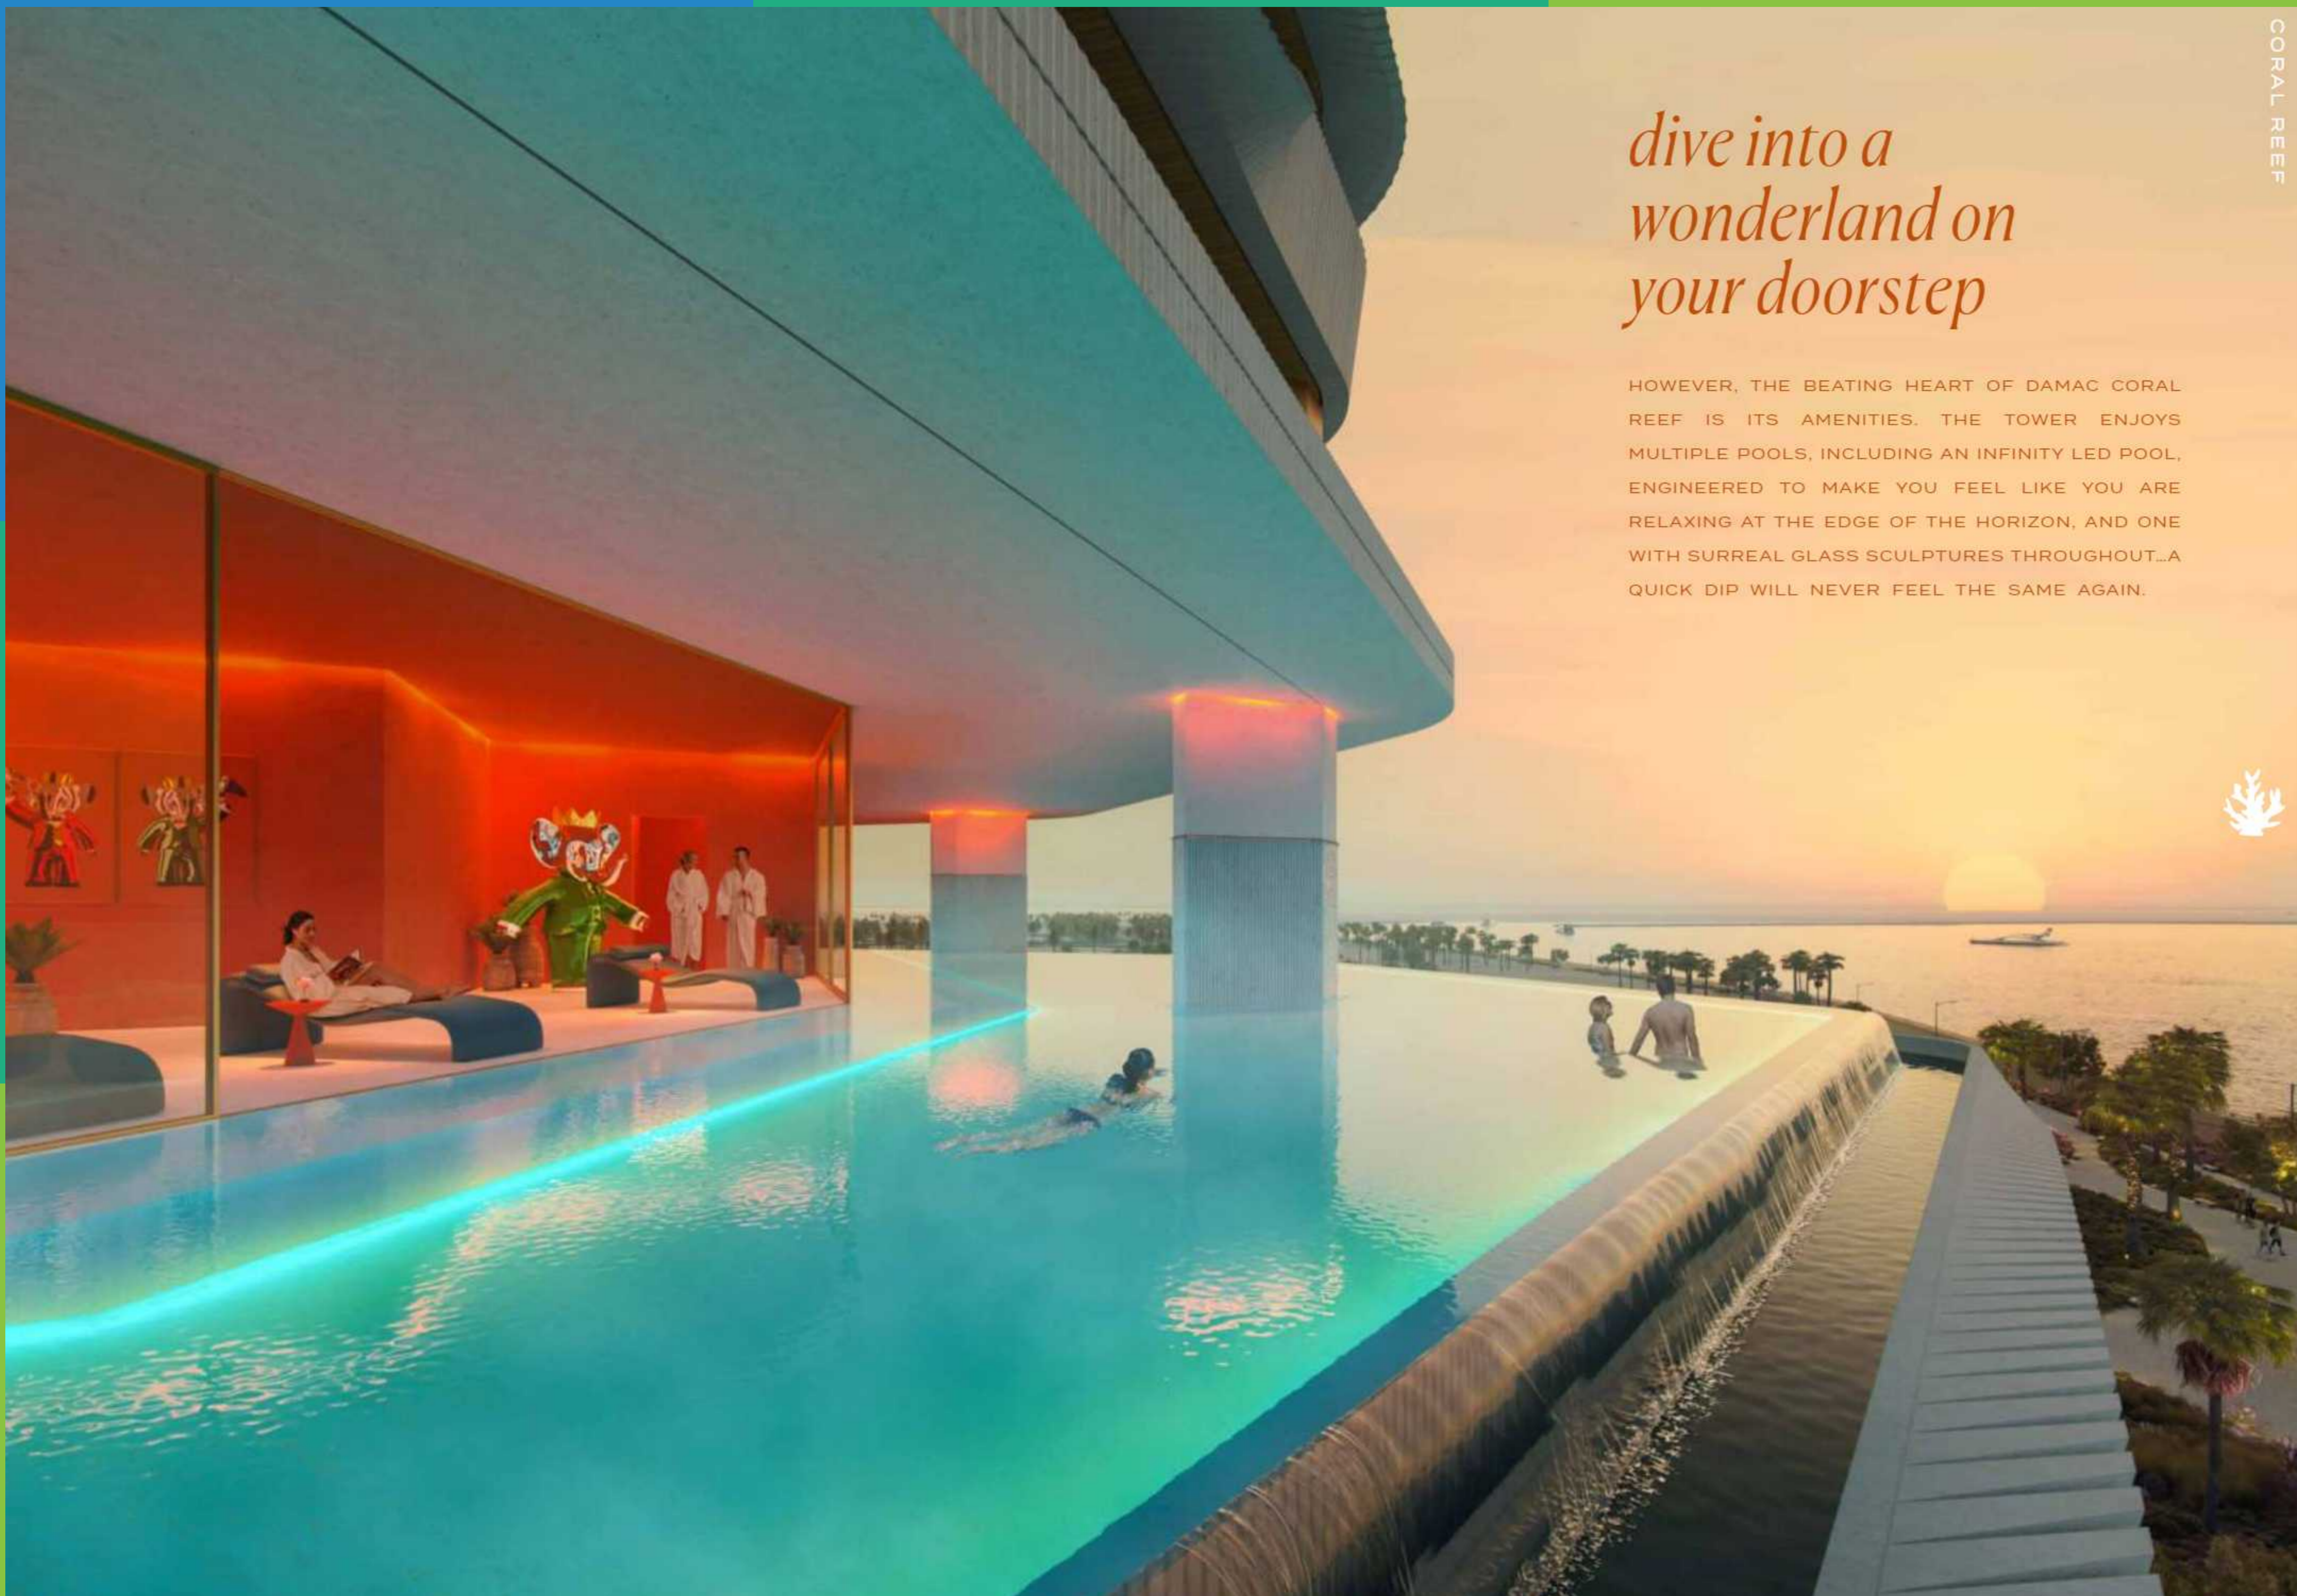

## *a beacon on the breakwater*

SOARING 54 STORIES ABOVE THE ENDLESS SEA, DAMAC CORAL REEF IS A DREAMSCAPE WHERE RESIDENTS ARE PLUNGED INTO LIFE AT ITS MOST VIBRANT. THE TOWER IS A SPIRITED SANCTUARY THAT CELEBRATES LUXURY AT ITS MOST CAPTIVATING AND CREATIVE, A RIOT OF COLOUR, ARTISTRY AS WELL AS EXQUISITE ENVIRONMENTS FOR EVERY DAY...YOU WON'T BELIEVE IT'S YOUR EVERYDAY.

• CØRAL  
REEF

*a bridge between the past and a  
thrilling, unknown reality...the  
future*

*enter the  
aquascape*

STEP INTO THE TRANQUIL FOYER OF DAMAC CORAL REEF AND LOSE YOURSELF FOR A MOMENT, AS ORGANIC LINES MAKE YOU FEEL LIKE THE WORLD OUTSIDE IS BUT A DISTANT MEMORY. A GIANT, BESPOKE BABOLEX SCULPTURE GREET'S YOU, ALMOST ENCOURAGING YOU TO SPEND SOME TIME SAVOURING THE ENDLESS SEA VIEWS BEFORE YOU.

*let your senses  
come out to play*

DAMAC CORAL REEF IS NOT A BYSTANDER TO DUBAI'S STORY. IT IS A CELEBRATION OF ITS SPIRIT, DRAWING YOU IN WITH IMMERSIVE SPACES DESIGNED TO STIMULATE AND SOOTHE, FROM THE SENSORIAL CORRIDORS TO THE SERENE SPA AND OF COURSE, EACH BEAUTIFULLY ENVISIONED HOME.

CORAL REEF

*dive into a  
wonderland on  
your doorstep*

HOWEVER, THE BEATING HEART OF DAMAC CORAL REEF IS ITS AMENITIES. THE TOWER ENJOYS MULTIPLE POOLS, INCLUDING AN INFINITY LED POOL, ENGINEERED TO MAKE YOU FEEL LIKE YOU ARE RELAXING AT THE EDGE OF THE HORIZON, AND ONE WITH SURREAL GLASS SCULPTURES THROUGHOUT...A QUICK DIP WILL NEVER FEEL THE SAME AGAIN.