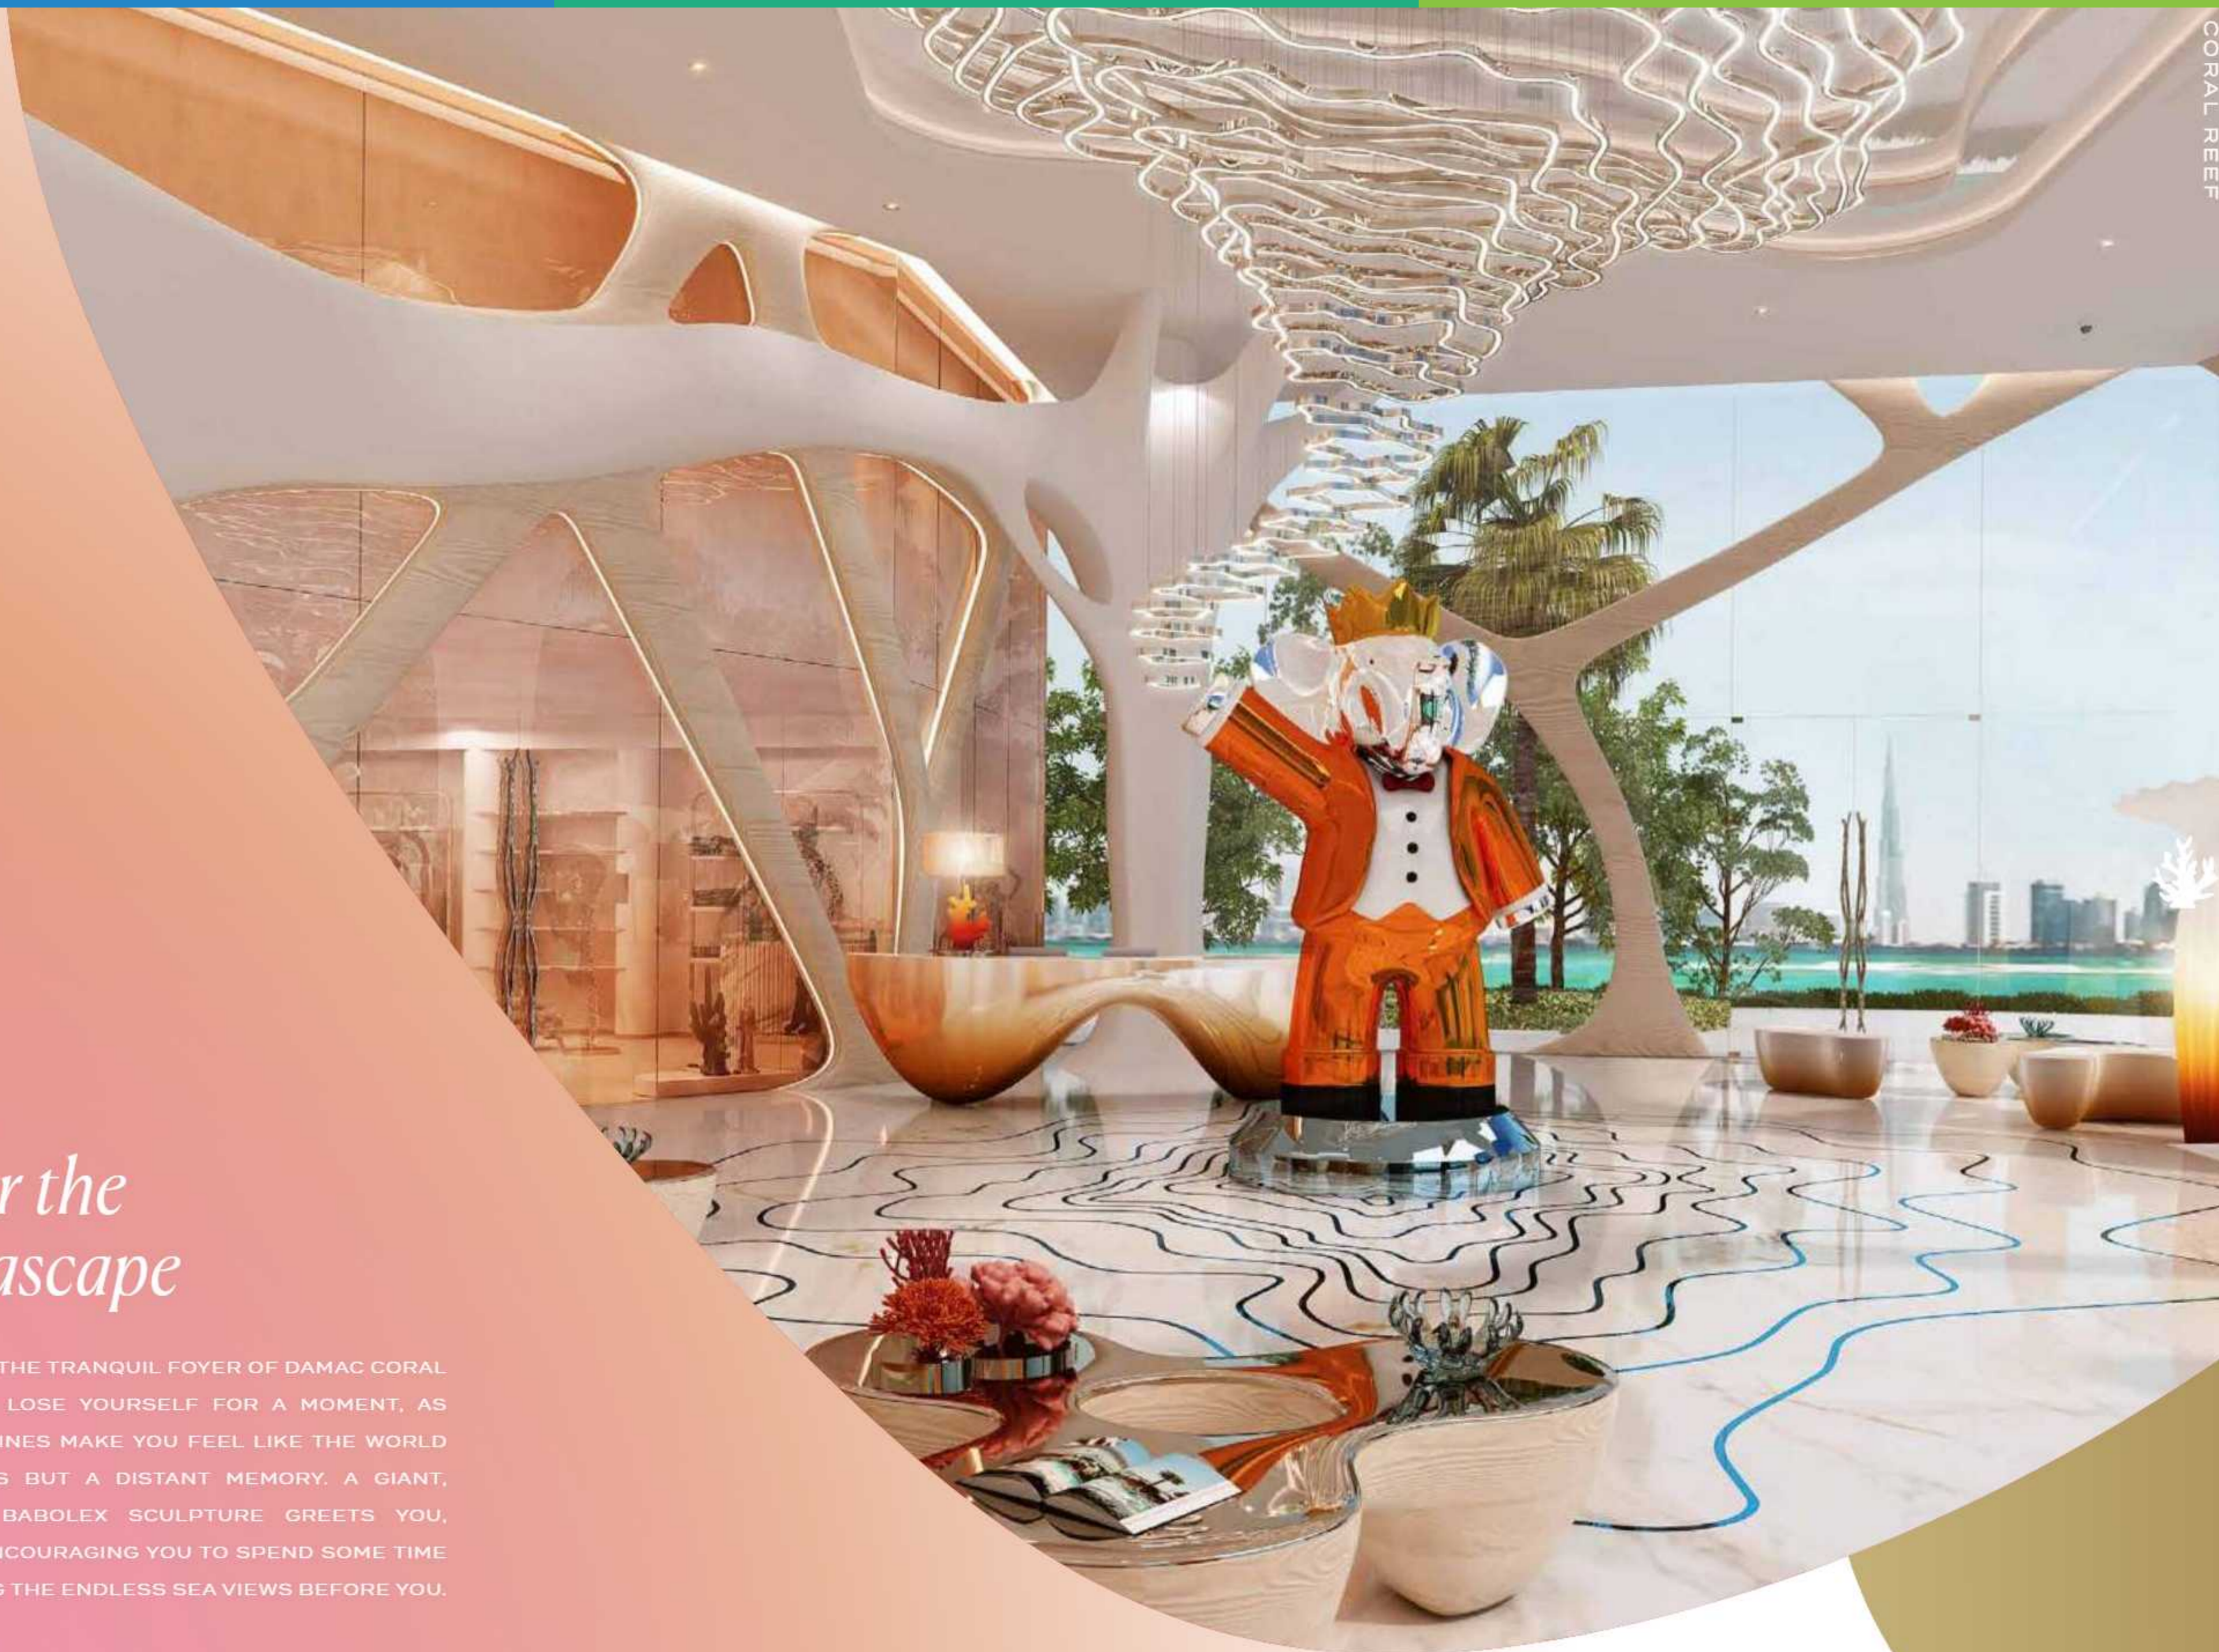

## *a beacon on the breakwater*

SOARING 54 STORIES ABOVE THE ENDLESS SEA, DAMAC CORAL REEF IS A DREAMSCAPE WHERE RESIDENTS ARE PLUNGED INTO LIFE AT ITS MOST VIBRANT. THE TOWER IS A SPIRITED SANCTUARY THAT CELEBRATES LUXURY AT ITS MOST CAPTIVATING AND CREATIVE, A RIOT OF COLOUR, ARTISTRY AS WELL AS EXQUISITE ENVIRONMENTS FOR EVERY DAY...YOU WON'T BELIEVE IT'S YOUR EVERYDAY.

• CØRAL  
REEF

*a bridge between the past and a  
thrilling, unknown reality...the  
future*

*enter the  
aquascape*

STEP INTO THE TRANQUIL FOYER OF DAMAC CORAL REEF AND LOSE YOURSELF FOR A MOMENT, AS ORGANIC LINES MAKE YOU FEEL LIKE THE WORLD OUTSIDE IS BUT A DISTANT MEMORY. A GIANT, BESPOKE BABOLEX SCULPTURE GREET'S YOU, ALMOST ENCOURAGING YOU TO SPEND SOME TIME SAVOURING THE ENDLESS SEA VIEWS BEFORE YOU.

CORAL REEF

*dive into a  
wonderland on  
your doorstep*

HOWEVER, THE BEATING HEART OF DAMAC CORAL REEF IS ITS AMENITIES. THE TOWER ENJOYS MULTIPLE POOLS, INCLUDING AN INFINITY LED POOL, ENGINEERED TO MAKE YOU FEEL LIKE YOU ARE RELAXING AT THE EDGE OF THE HORIZON, AND ONE WITH SURREAL GLASS SCULPTURES THROUGHOUT...A QUICK DIP WILL NEVER FEEL THE SAME AGAIN.