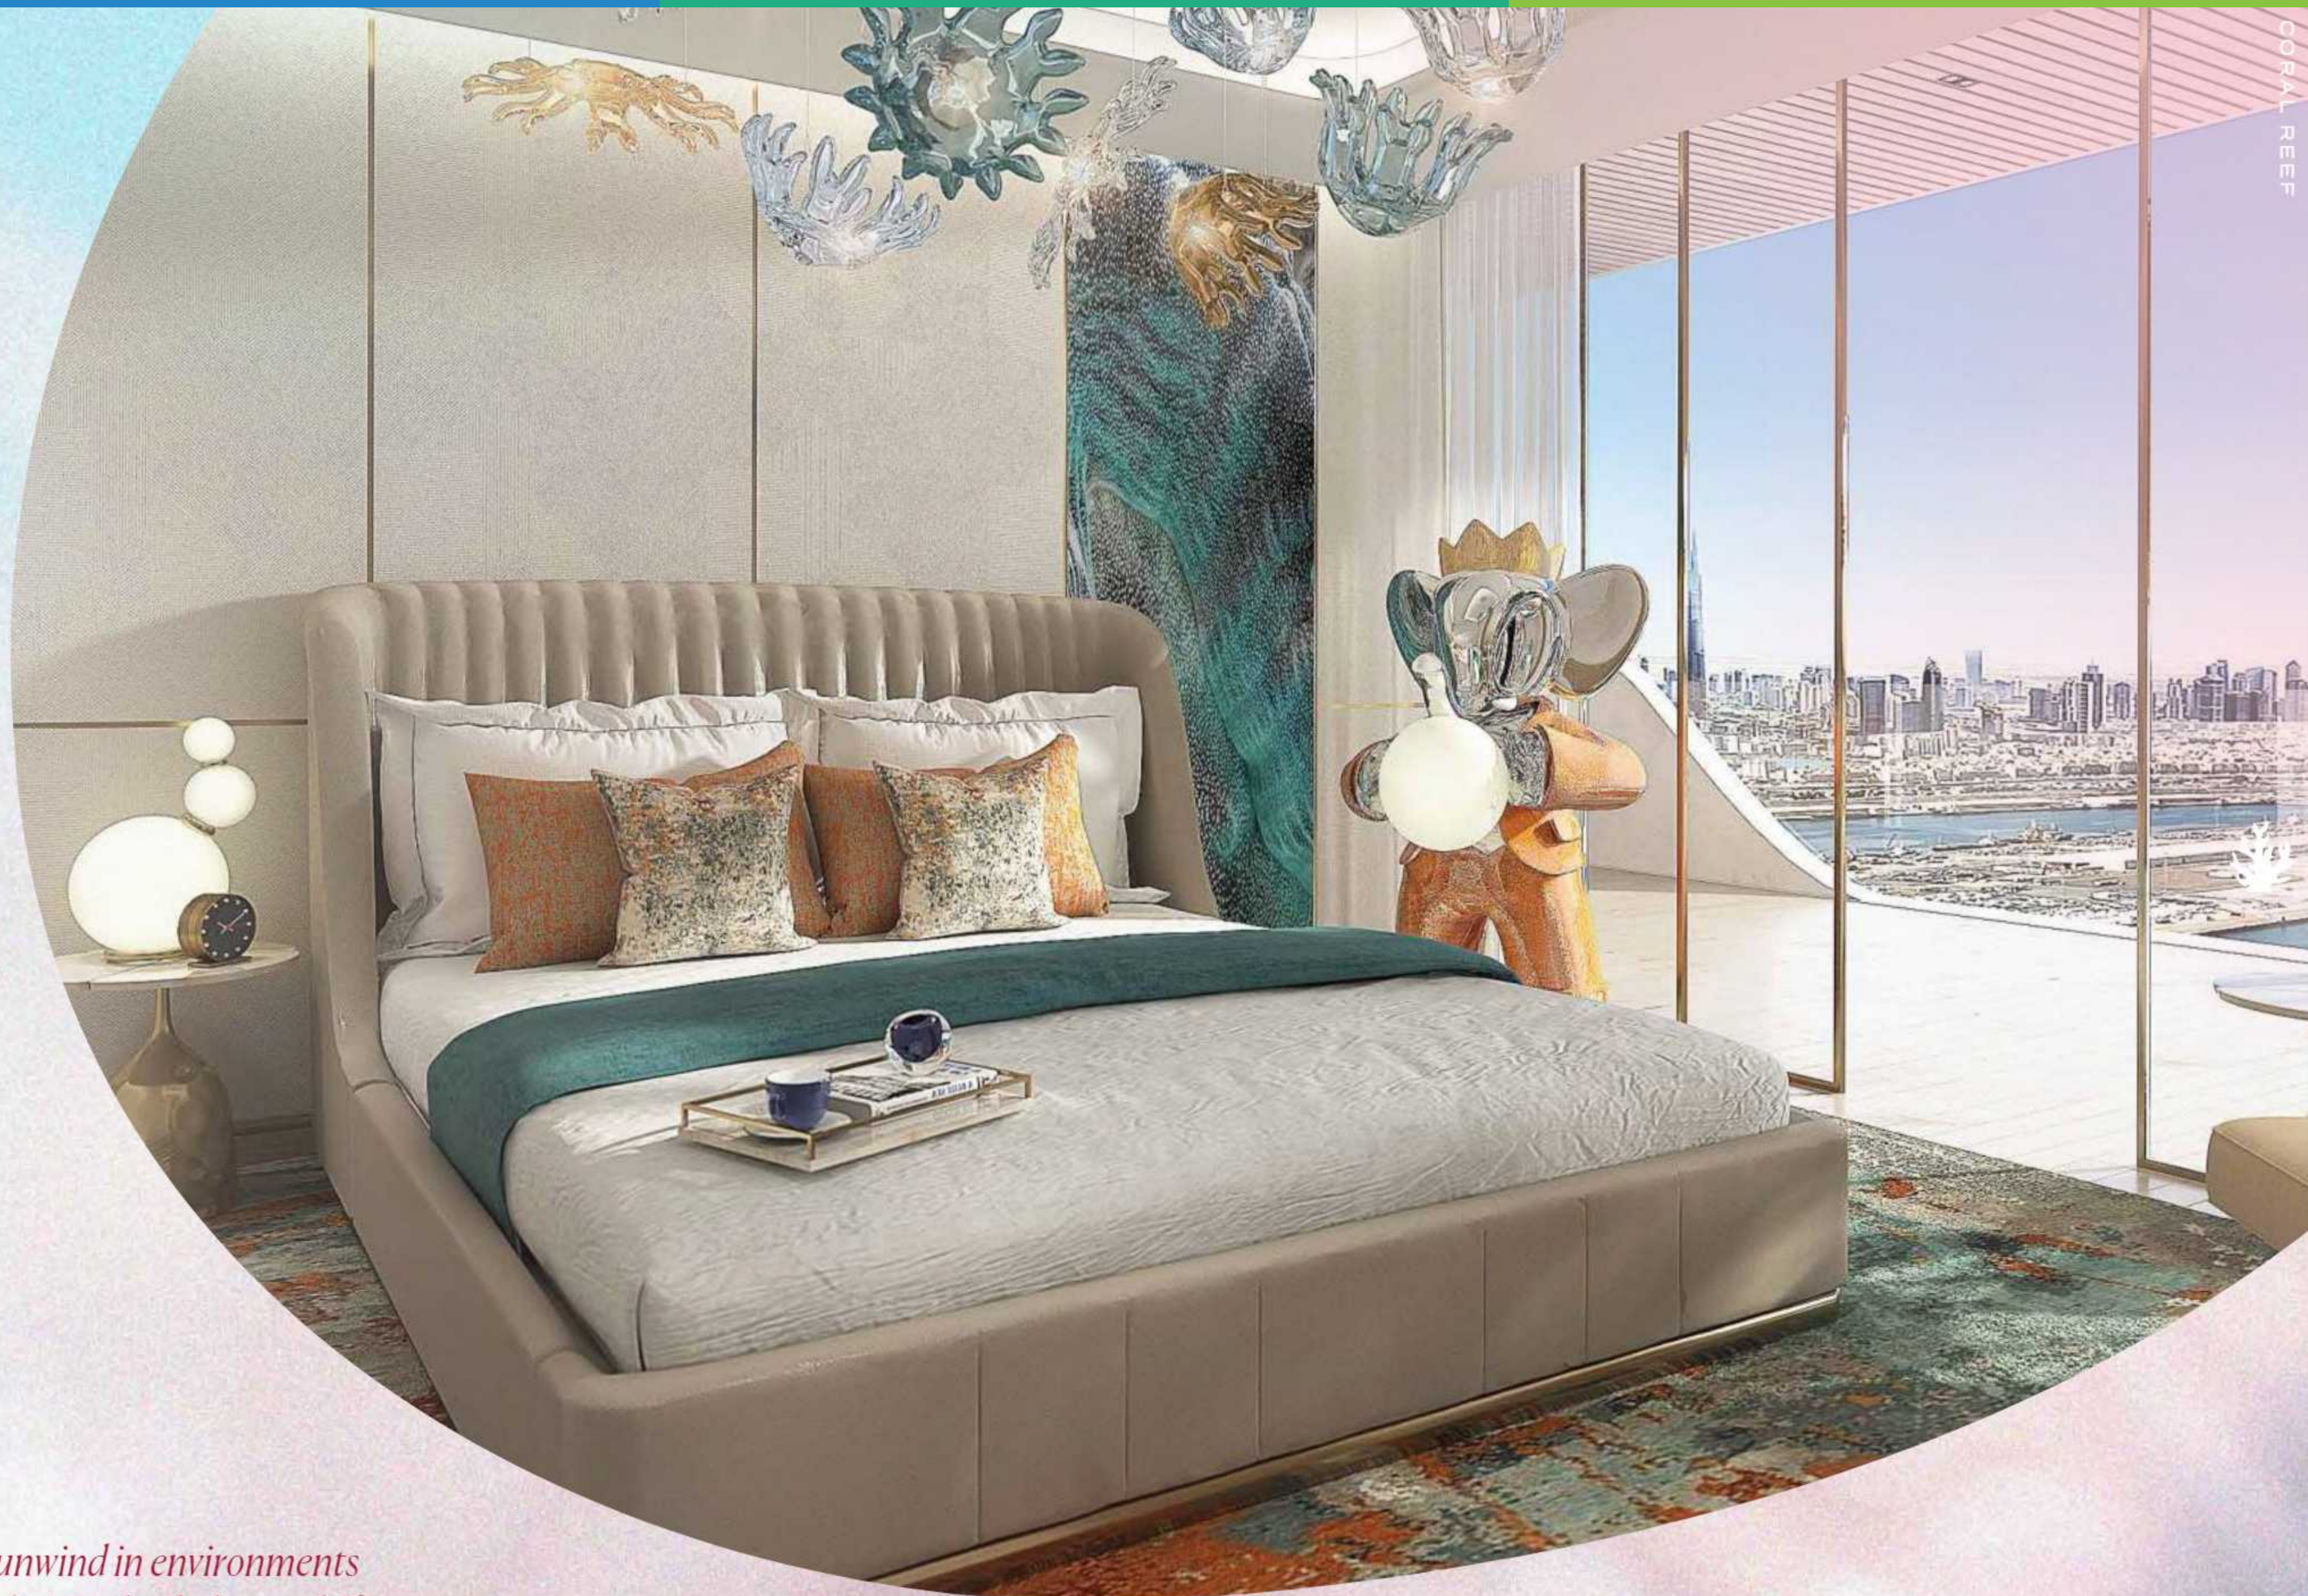

*unwind in environments
designed to help you drift away*